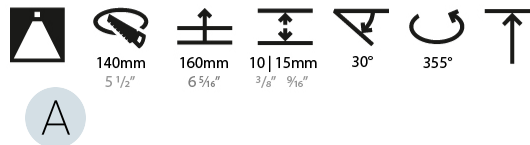

GENERAL

Series: Mechaniq Round Deep
Brand: Prolicht
Division: Architectural
Mounting Type: Recessed
Mounting Location: Ceiling
Subcategory: Downlight

PHYSICAL

Shape: Round
Diameter (mm): 150
Diameter (in): 5 7/8
Height (mm): 139
Height (in): 5 1/2
Min. Recessing Depth (mm): 160
Min. Recessing Depth (in): 6 5/16
Weight (kg): 0.907
Weight (lbs): 2
Fixture Finish: SSR / BKV / CWI / CRY / HAB / UFT / ITA / RUA / FTG / MYG / LOD / PUS / FRO / FUP / KIA / POP / BLS / SPG / MEY / GOH / GUM / CHC / COM / ABZ / JAG / OBR / MOS / ROR
Fixture Material: Aluminum Die Cast
Cut-out Measurements: 140mm / 5 1/2"

ELECTRICAL

Lamp Type: LED (Zhaga Standard)
Total Output Wattage (W): 12 / 15
Dimming: Tri-Mode (Non-Dimming and Phase Dimming (120Vac only) and 0-10V Dimming)
Driver Included: No
Driver Location: Recessed Housing
Driver Type: Constant Current - Universal
Housing: See components
Input Voltage (V): 120 - 277
Constant Current (MA): 350

LED

Number of LEDs: 1
Color Temperature (°K): 2700 / 3000 / 3500 / 4000
Max. Delivered Lumen (lm): 830 / 930 / 1010 / 1030
CRI: >90 CRI
Lamp Life (hrs): 50000

OPTICAL

Reflector: 8
Adjustability: Rotational 355°; Tilt 30°

RATINGS AND CERTIFICATIONS

Certified By: Certified for North American Standards
IP rating: IP20